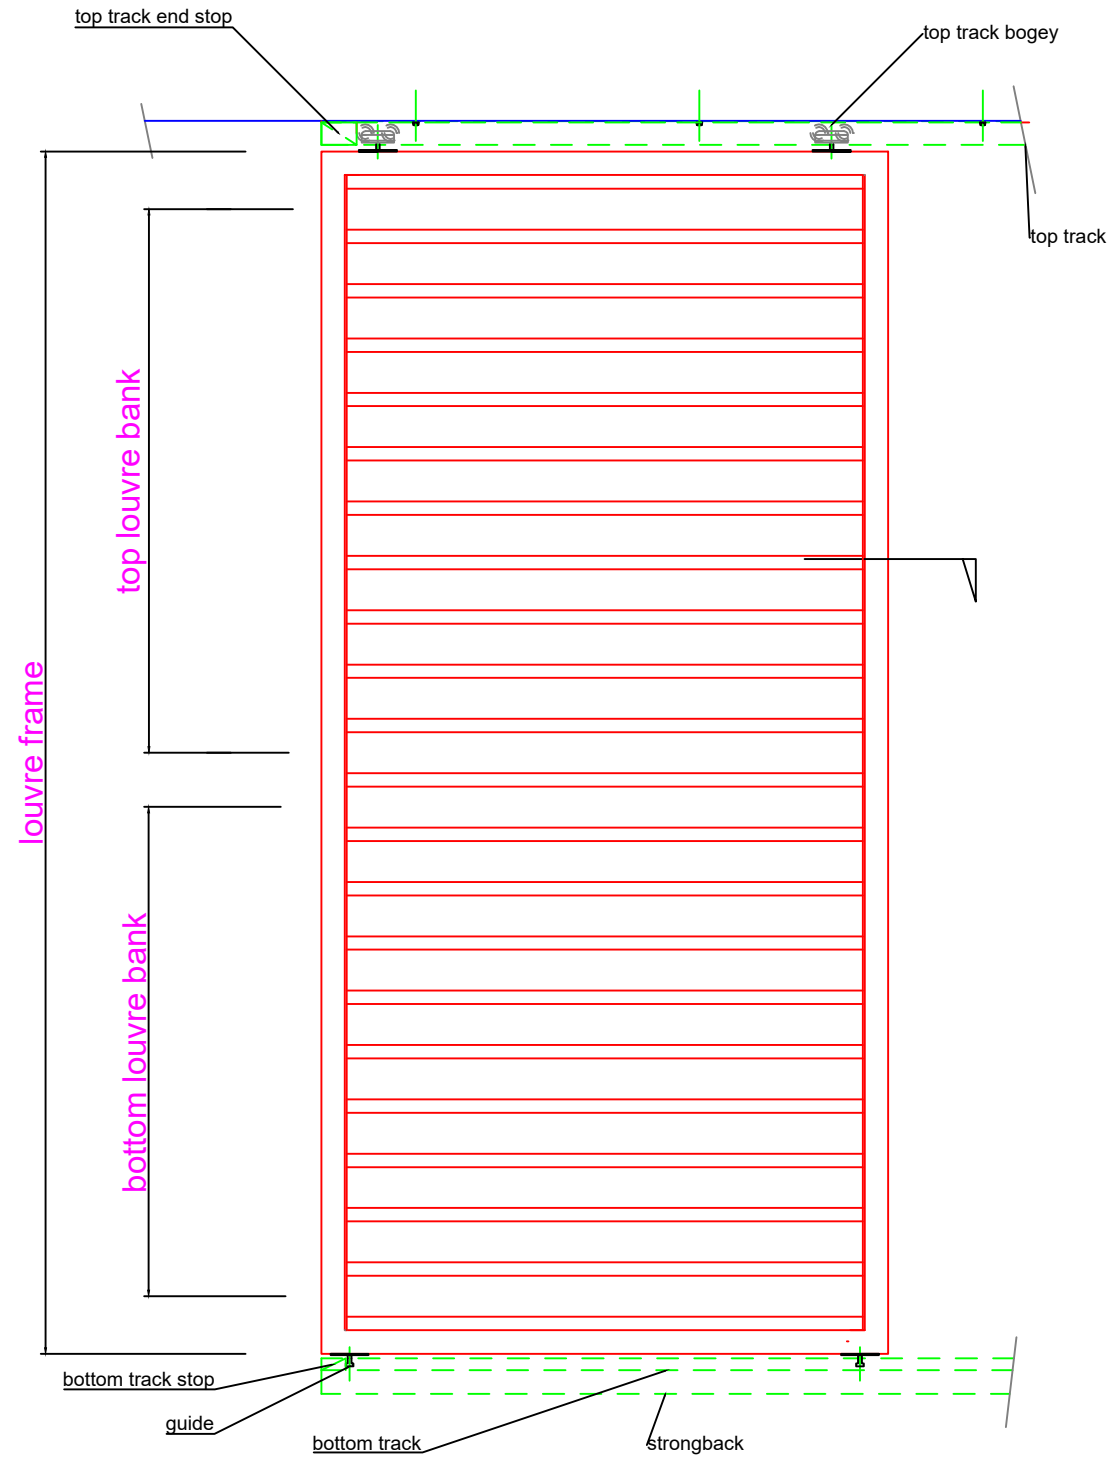

Skyfoil SF Louvre System

General Arrangement; Sliding Option

SF-02
10/4/19

Note; sliding and operable options can be combined

Elevation

Section

ALUMINIUM TECHNOLOGY	SHEET TITLE Skyfoil SF	CHECKED	PROJECT No
	PROJECT Web Master	DRAWN	DRAWING No SF-02
		DATE 10/4/19	ISSUE No
SKYRAIL	SKYGRID	SCALE nts	SKYBARREL
			AW PANEL