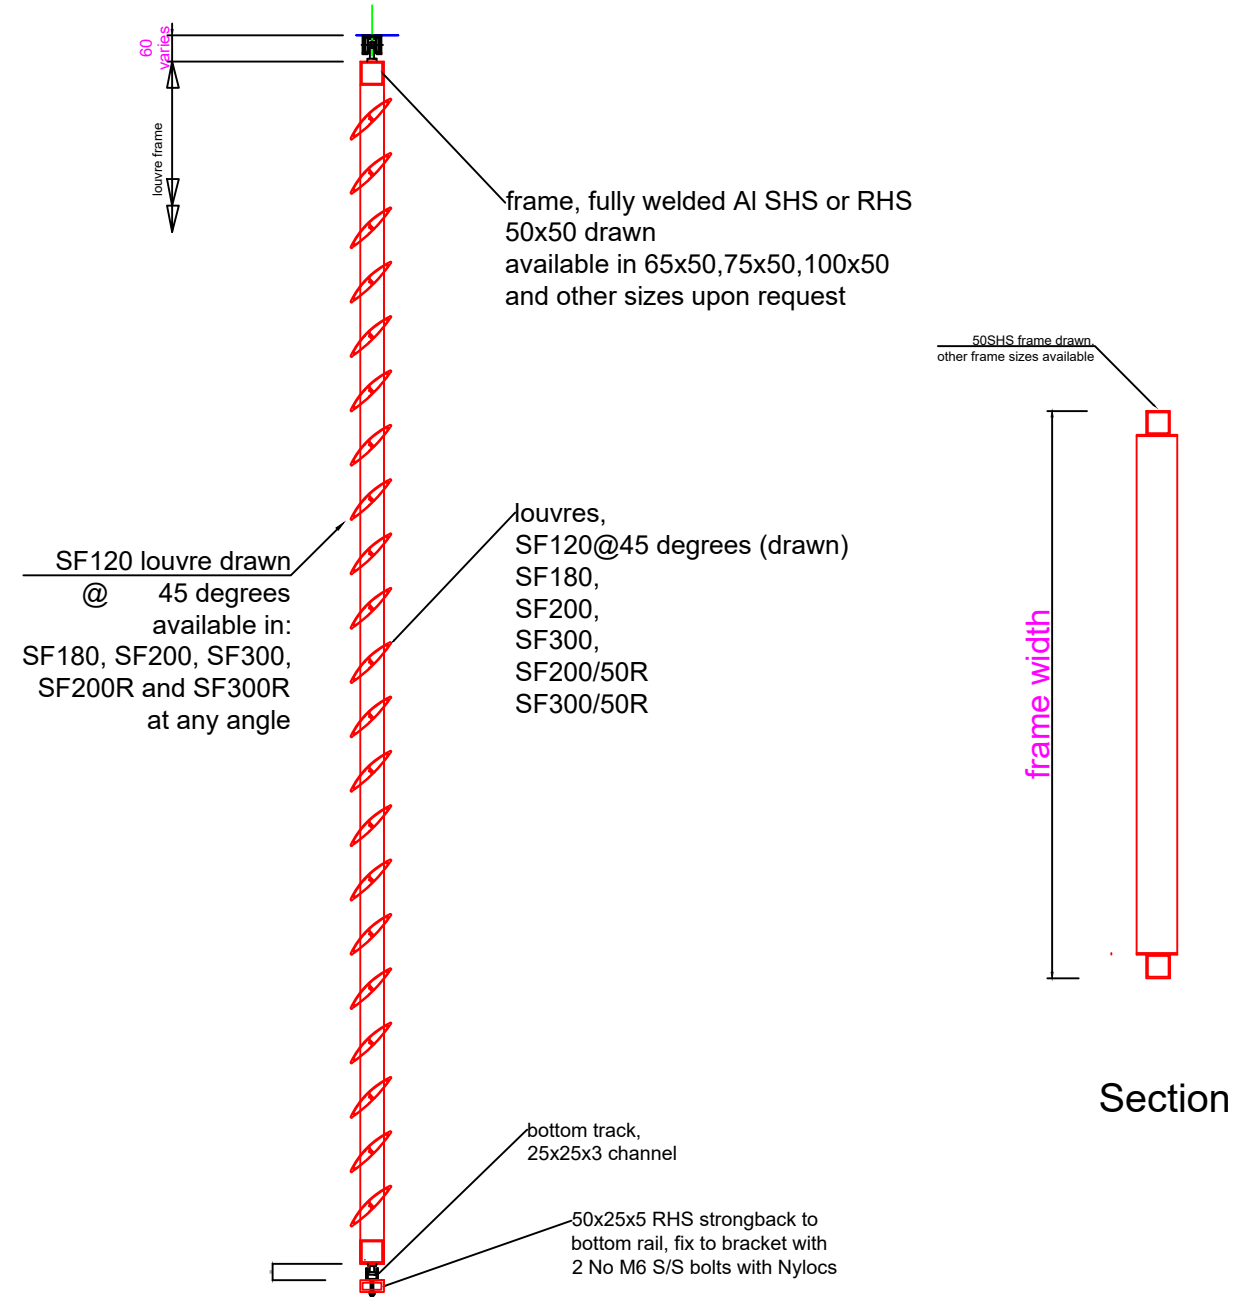

Skyfoil SF Louvre System

General Arrangement; Sliding Option

SF-02
10/4/19

Note; sliding and operable options can be combined

Elevation

Section

ALUMINIUM TECHNOLOGY	SHEET TITLE Skyfoil SF	CHECKED	PROJECT No
	PROJECT Web Master	DRAWN	DRAWING No SF-02
		DATE 10/4/19	ISSUE No
SKYRAIL	SKYGRID	SCALE nts	SKYBARREL
			AW PANEL