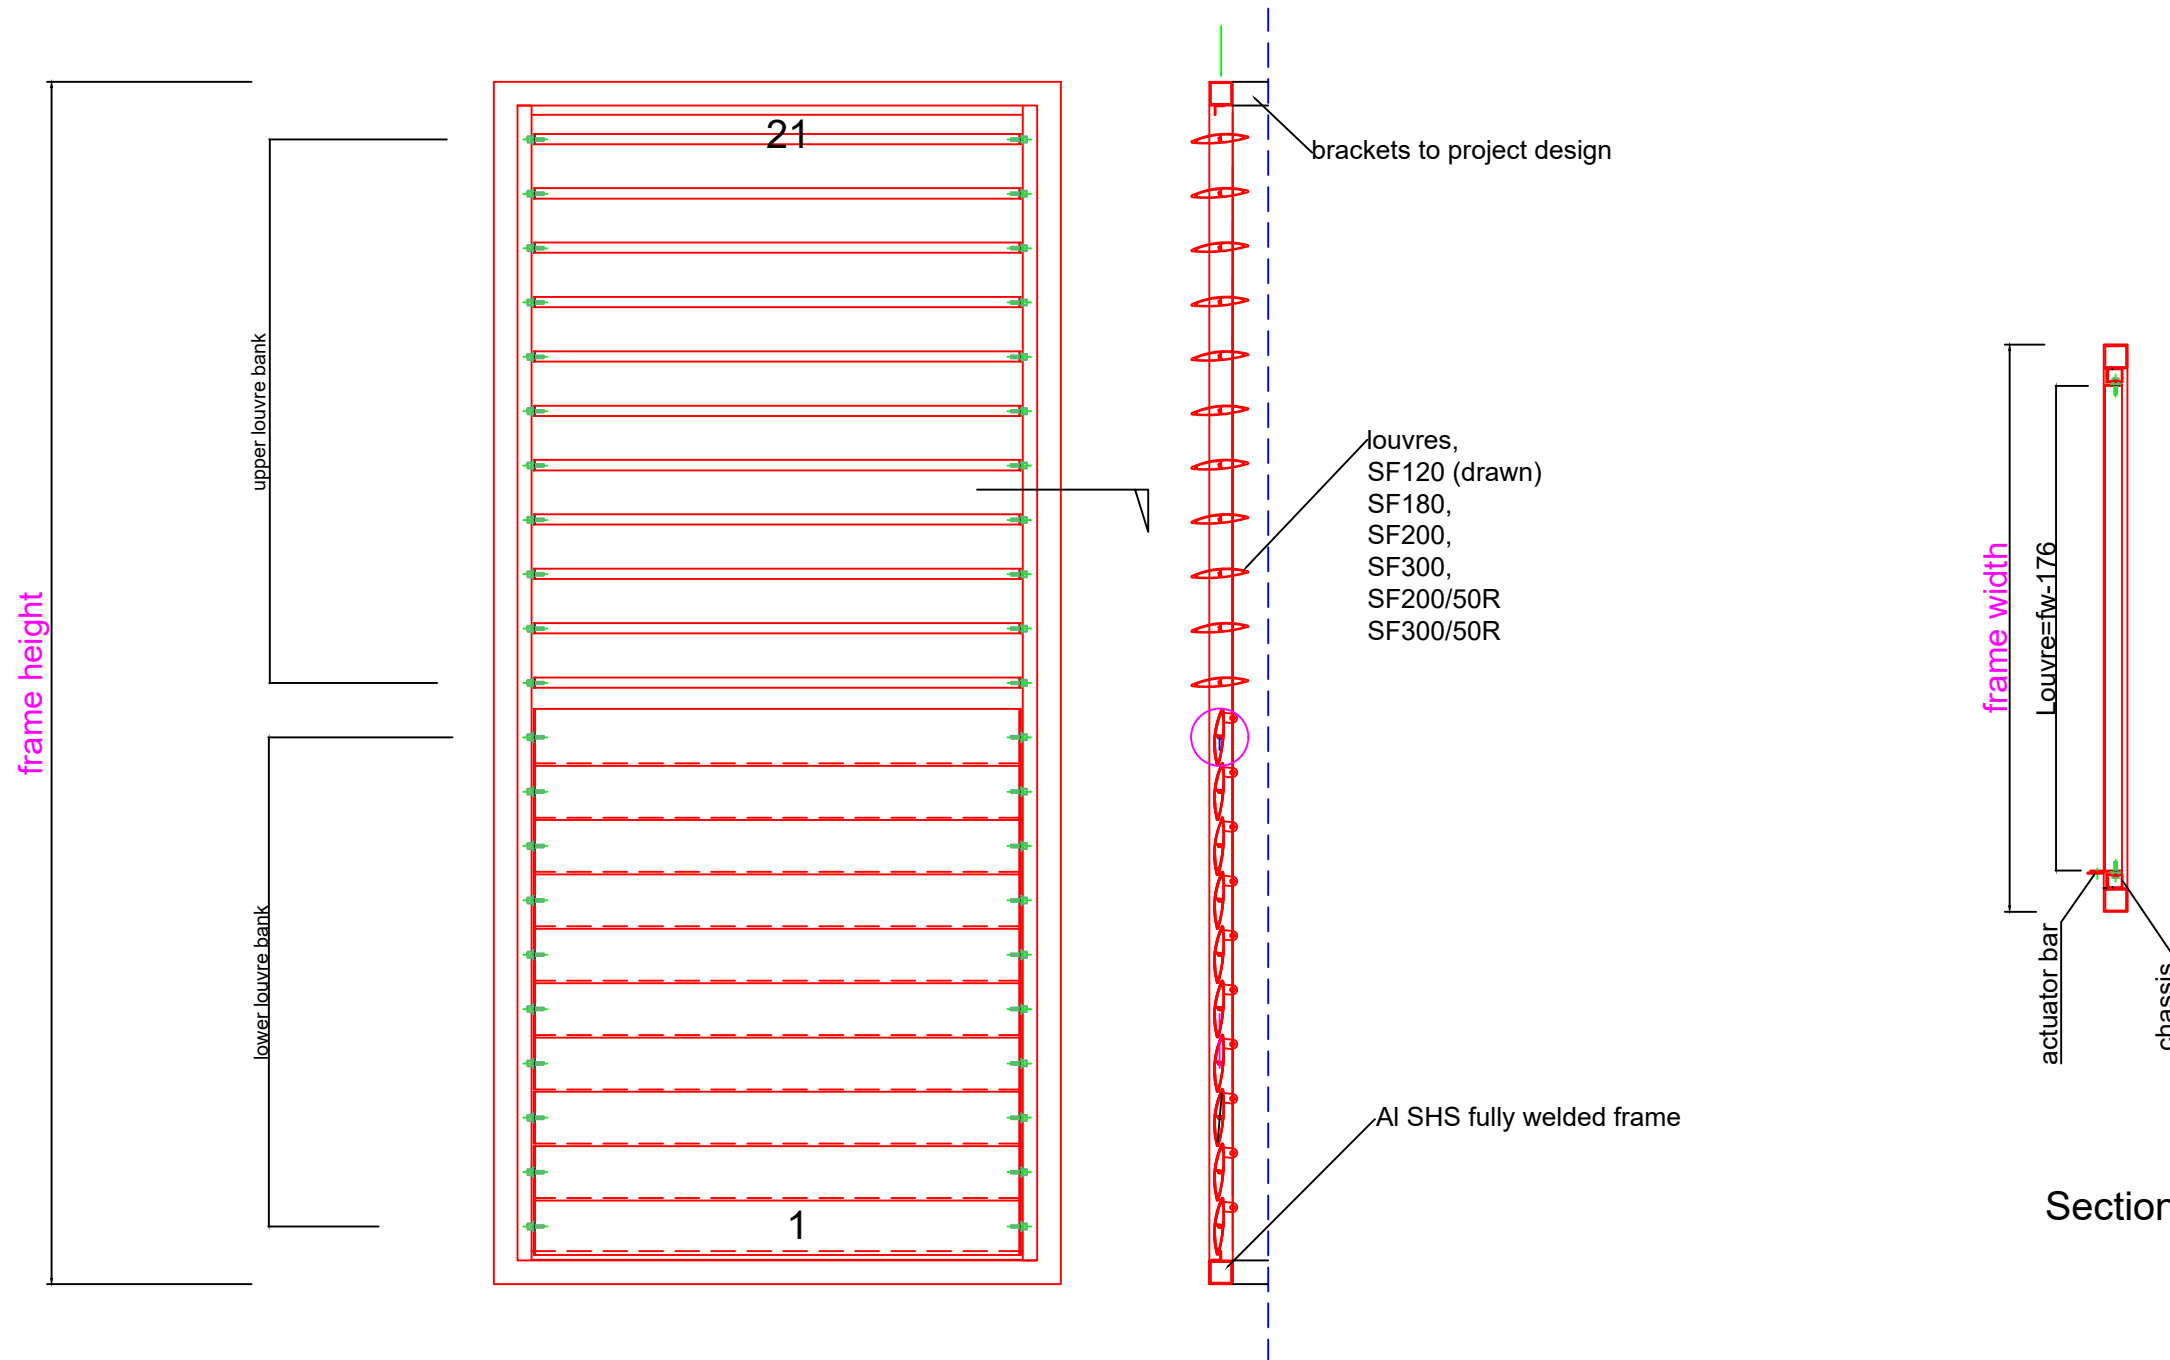

Skyfoil SF Louvre System

General Arrangement; Operable Option

SF-03
10/4/19

Note; sliding and operable options
can be combined

Elevation

Section

Section

ALUMINIUM	SHEET TITLE Skyfoil SF	CHECKED	PROJECT No
	TECHNOLOGY	PROJECT Web Master	DRAWN
SKYRAIL		SKYGRID	DATE 10/4/19
	SKYBARREL		SCALE nts